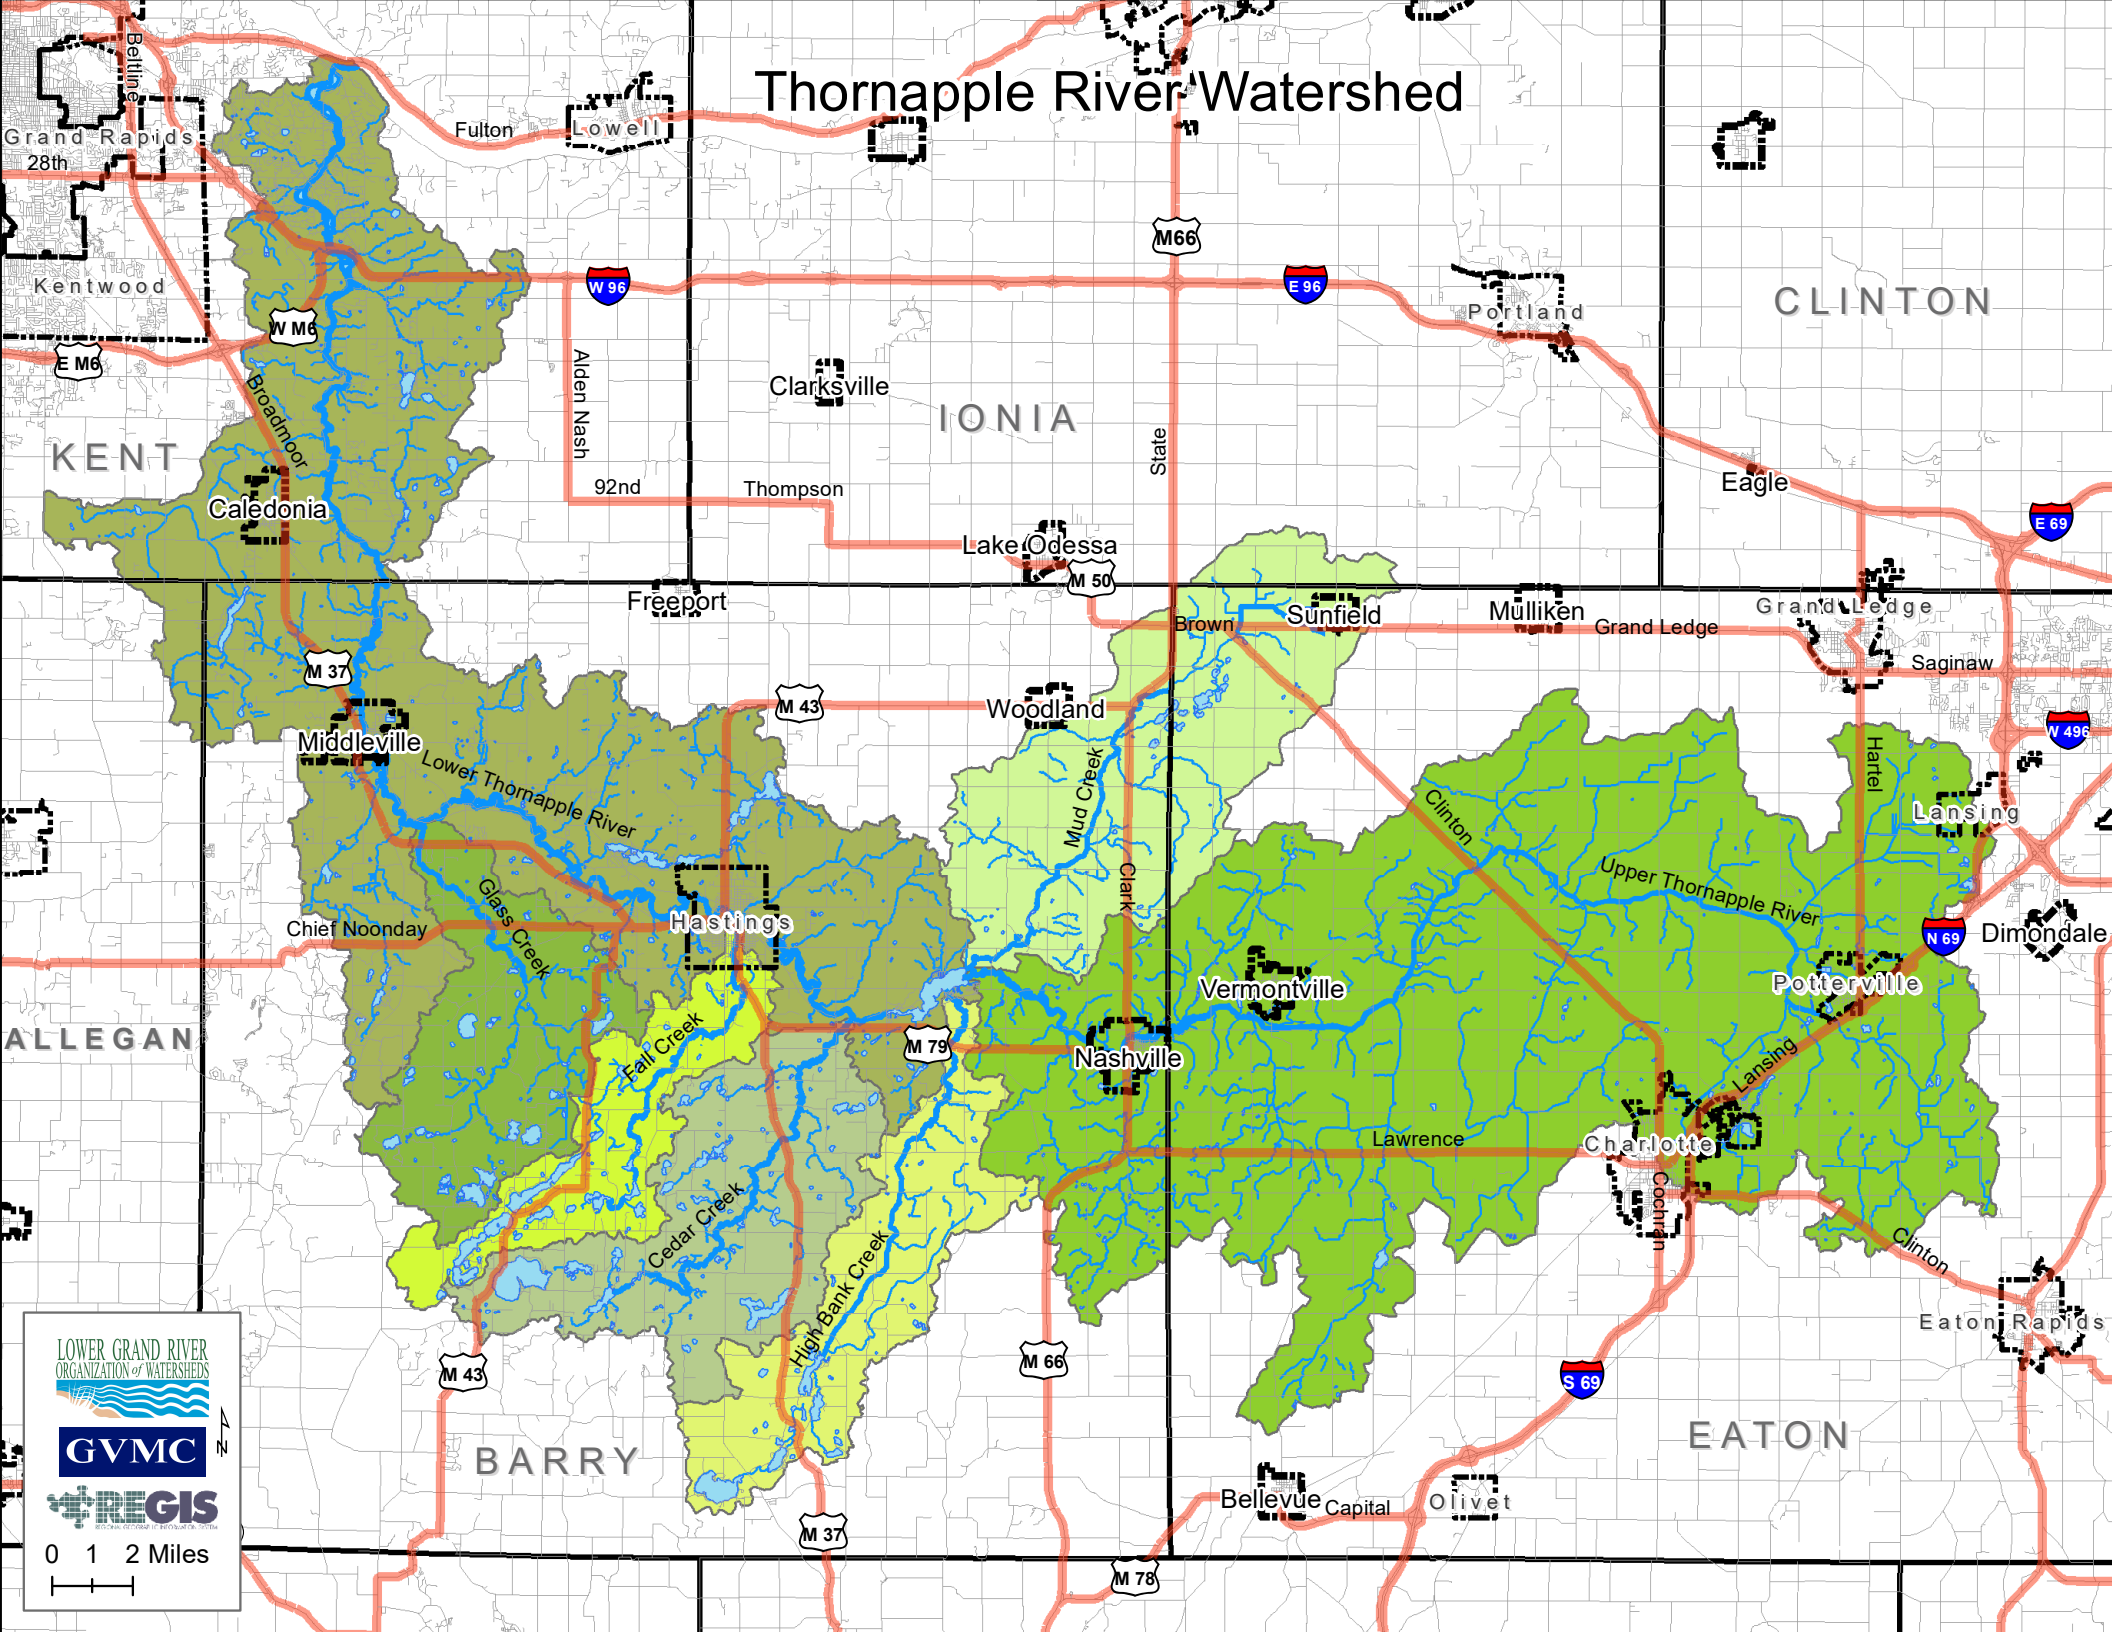

# Thornapple River Watershed

LOWER GRAND RIVER ORGANIZATION OF WATERSHEDS

**GVMC**

**REGIS**

0 1 2 Miles