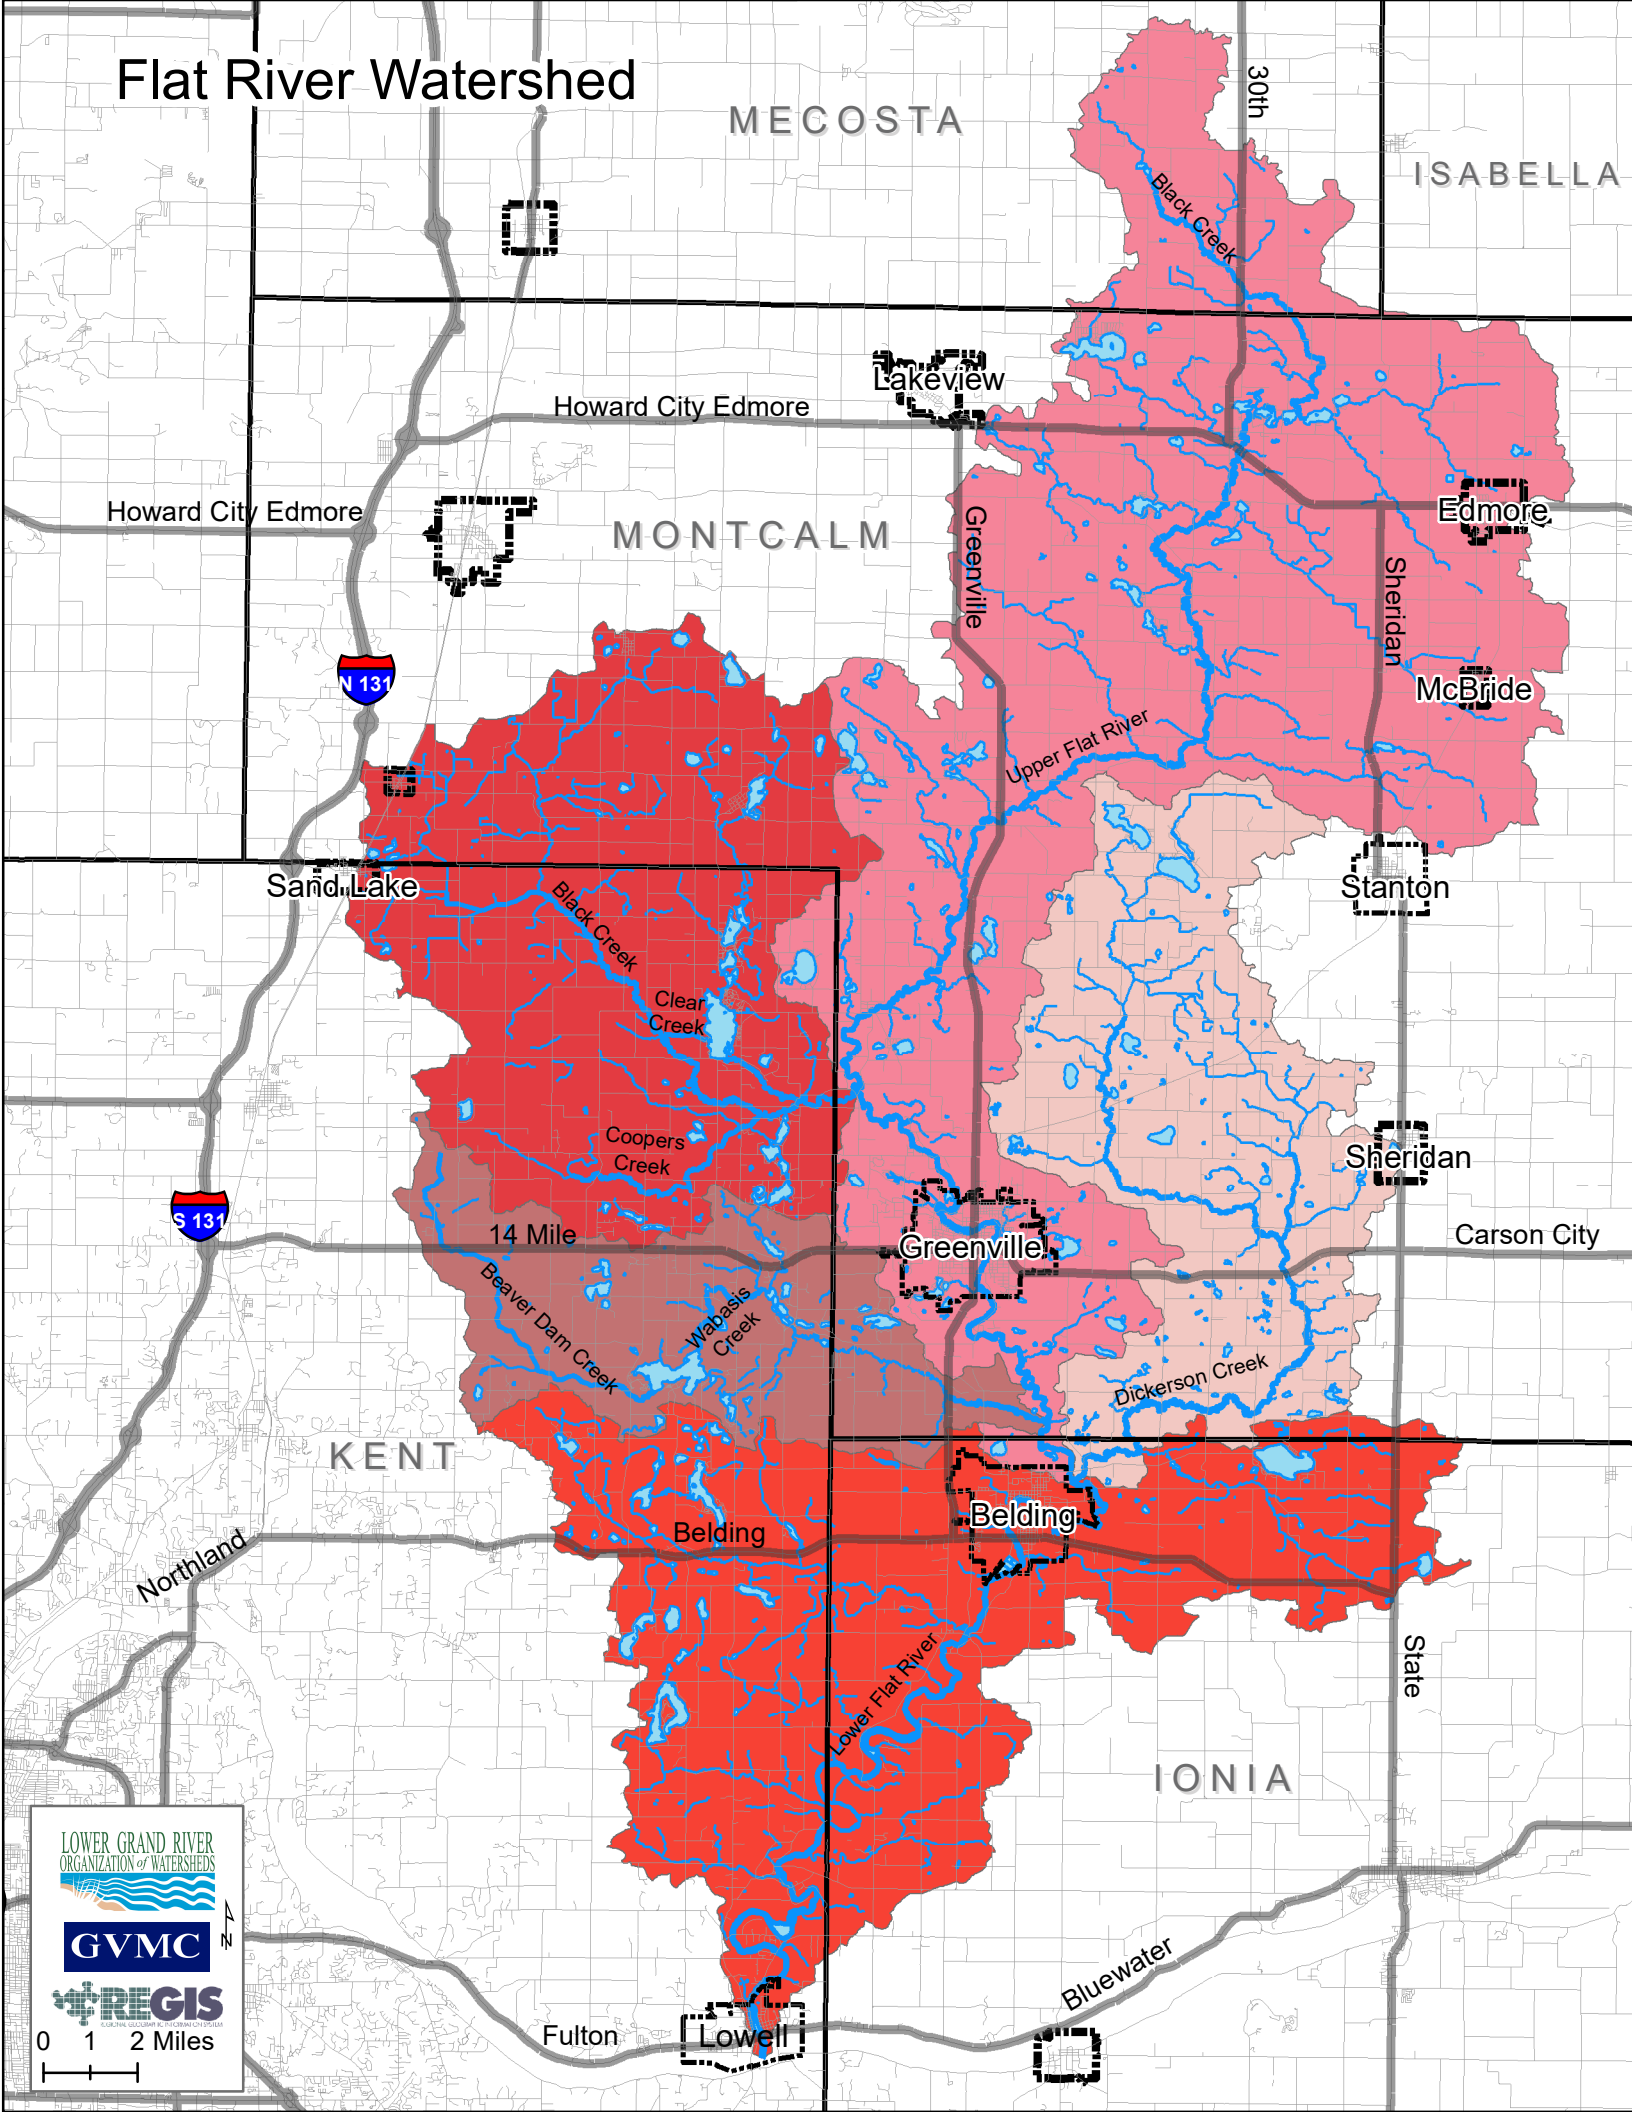

Flat River Watershed

MECOSTA

ISABELLA

MONTCALM

KENT

IONIA

LOWER GRAND RIVER ORGANIZATION OF WATERSHEDS

GVMC

REGIS

0 1 2 Miles